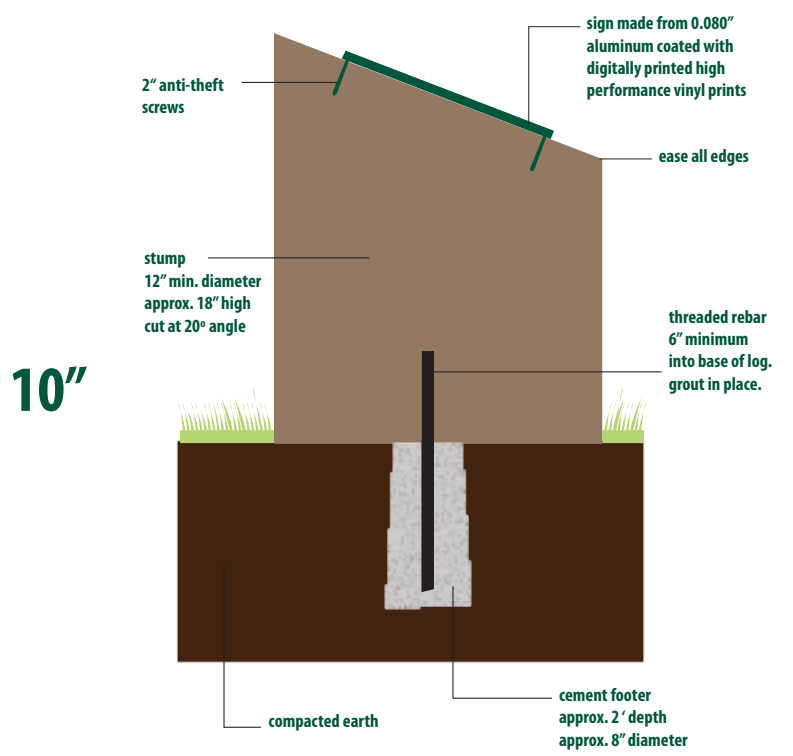

(.25 radius corners)

8"

➔ Total = 18 hole signs

10"

8"

10"

Total = 12 small arrow signs

18"

Total = 3 big arrow signs

8"

10"

Total = 6 caution signs

48"

48"

Total = 1 course sign

SAN FRANCISCO DISC GOLF COURSE

SIGNS

DATE:
SEPTEMBER 2006

SCALE:
NOT TO SCALE