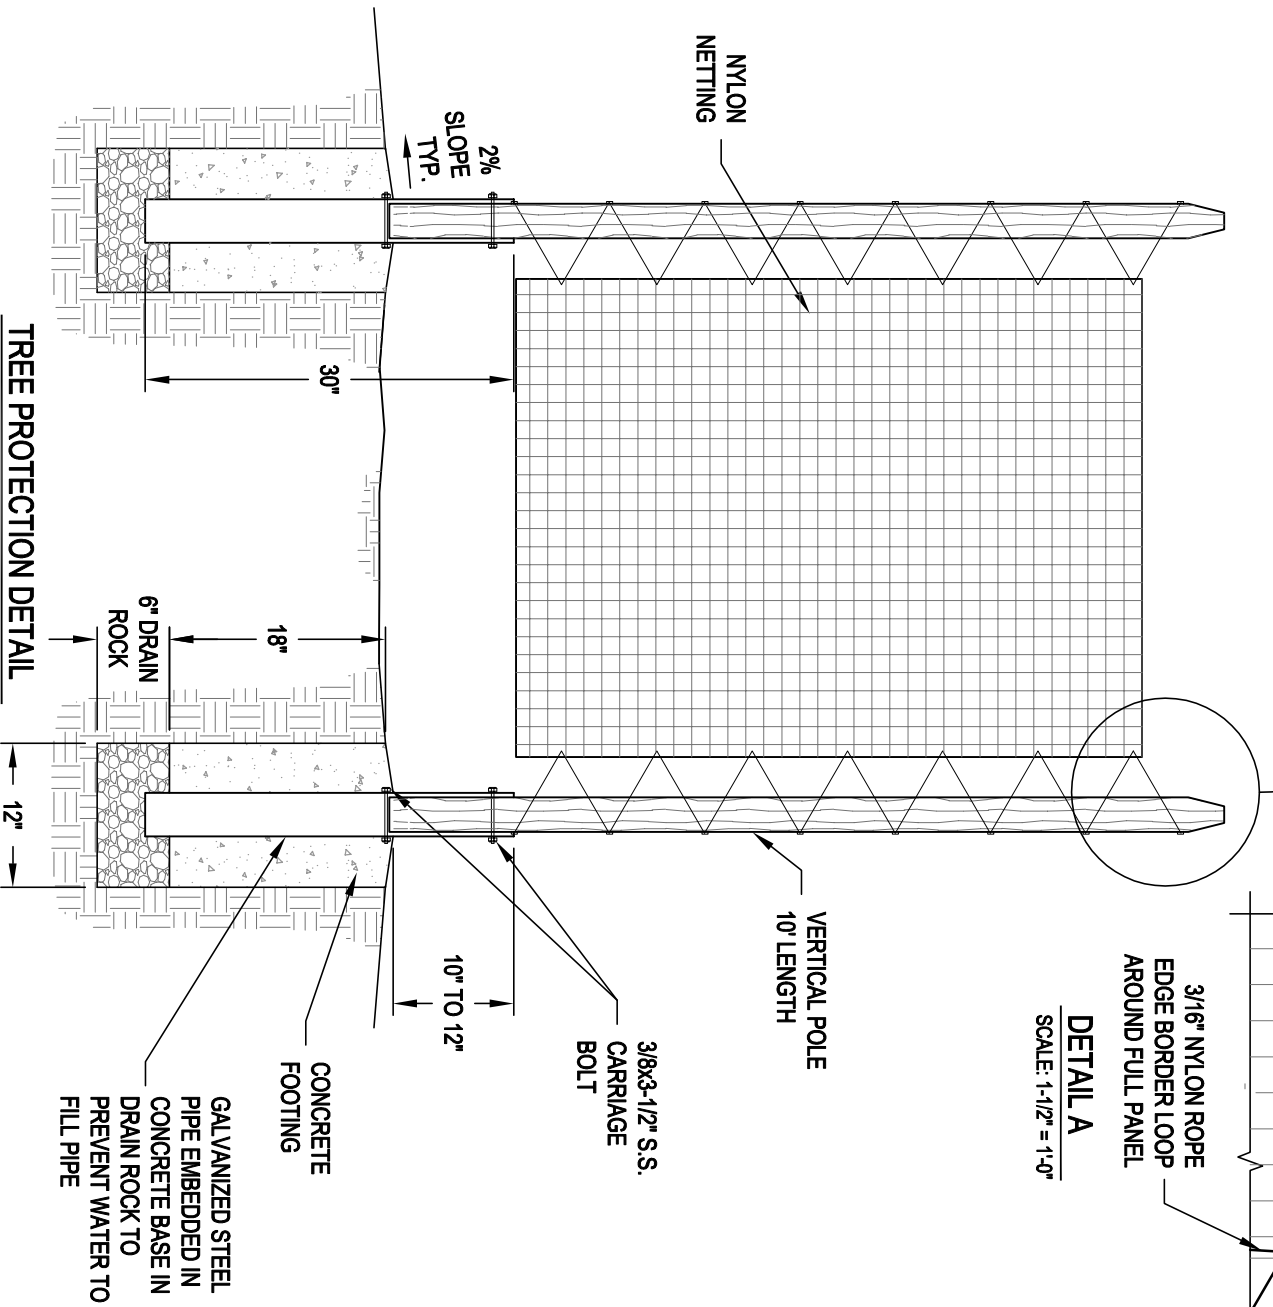

DETAIL A

SCALE: 1-1/2" = 1'-0"

TREE PROTECTION DETAIL

SCALE: 3/4" = 1'-0"

GOLDEN GATE DISC GOLF COURSE

TREE PROTECTION DETAILS

DATE: SEPTEMBER 2006

SCALE: AS NOTED